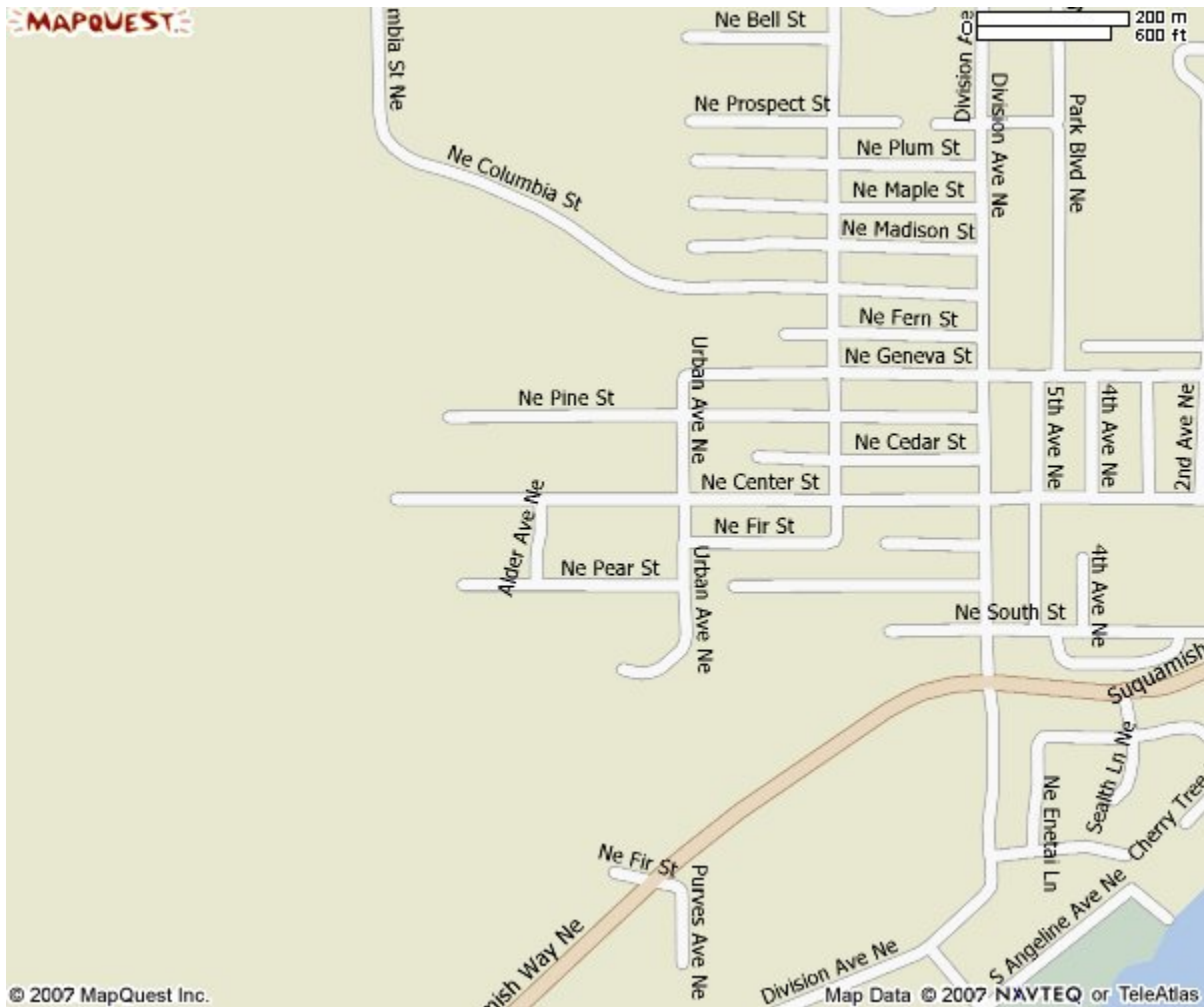

Directions to Center Street (Suquamish)

From Bremerton

- Take Hwy 3 North Toward Poulsbo
- Take Hwy 305 Poulsbo Exit
- Turn Right onto Hwy 305, continue through Poulsbo towards the Agate Passage Bridge
- Turn Left onto Suquamish Way NE at the stoplight for the Clearwater Casino
- Turn Left onto Division Avenue
- Continue straight at intersection with Urban Ave.
- Center Street lot is on the 100 yards ahead on the left

From Bainbridge Island

- Take Hwy 305 towards Poulsbo
- Cross the Agate Passage Bridge
- Turn Right onto Suquamish Way NE at stoplight for the Clearwater Casino
- Turn Left onto Division Avenue
- Continue straight at intersection with Urban Ave.
- Center Street lot is on the 100 yards ahead on the left