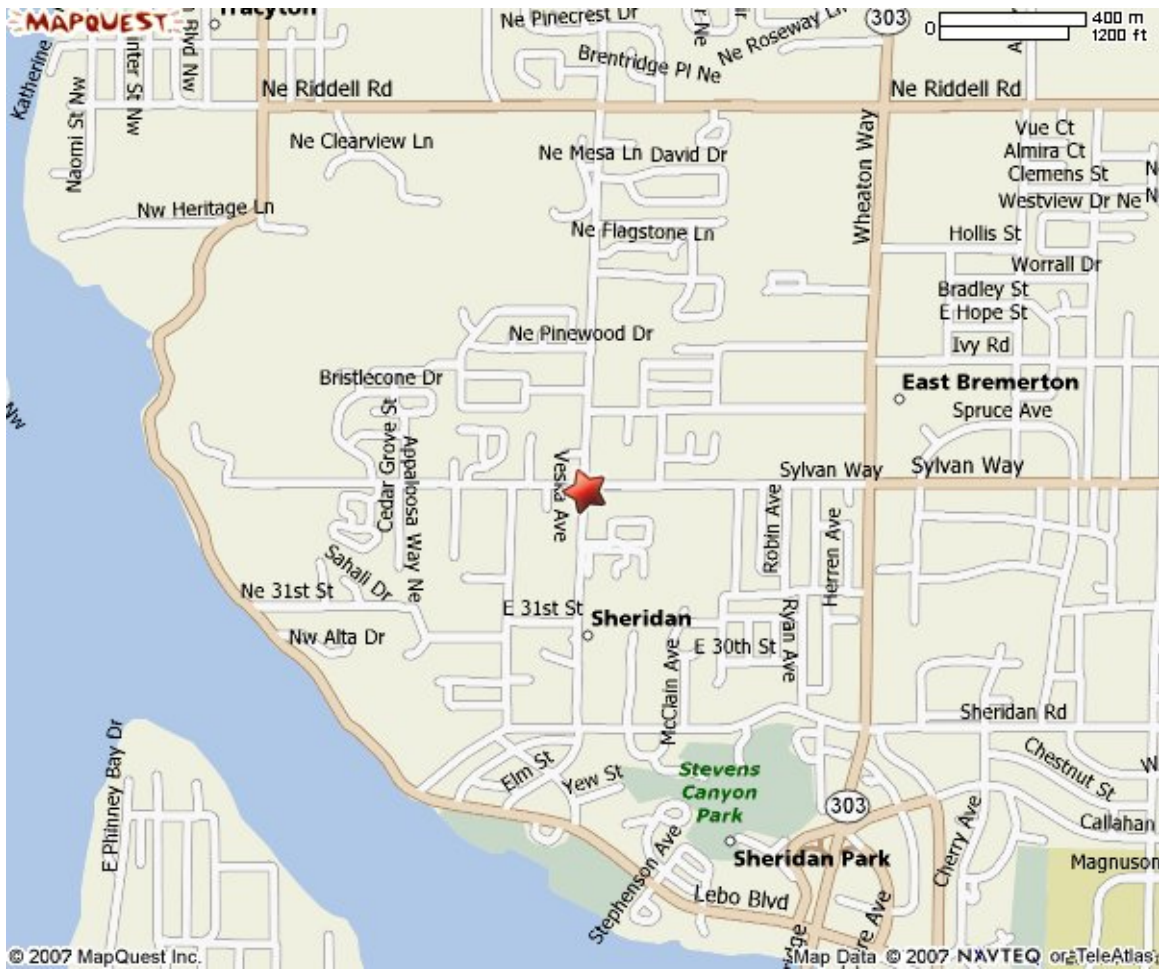

Directions Cornerstone Place

From Silverdale

- Take Hwy 303 South Towards Bremerton
- Turn Right onto Sylvan Way
- Go straight at intersection with Pine Road
- Cornerstone Place is located 100 yards ahead on the right.

From Port Orchard

- Take Hwy 16 North toward Bremerton
- Merge onto Hwy 3 toward Bremerton
- Exit onto the Navy Yard Hwy
- Turn Right onto Burwell Street
- Turn Left onto Warren Avenue
- Cross Warren Avenue Bridge
- Turn Left onto Sylvan Way
- Go straight at intersection with Pine Road
- Cornerstone Place is located 100 yards ahead on the right.